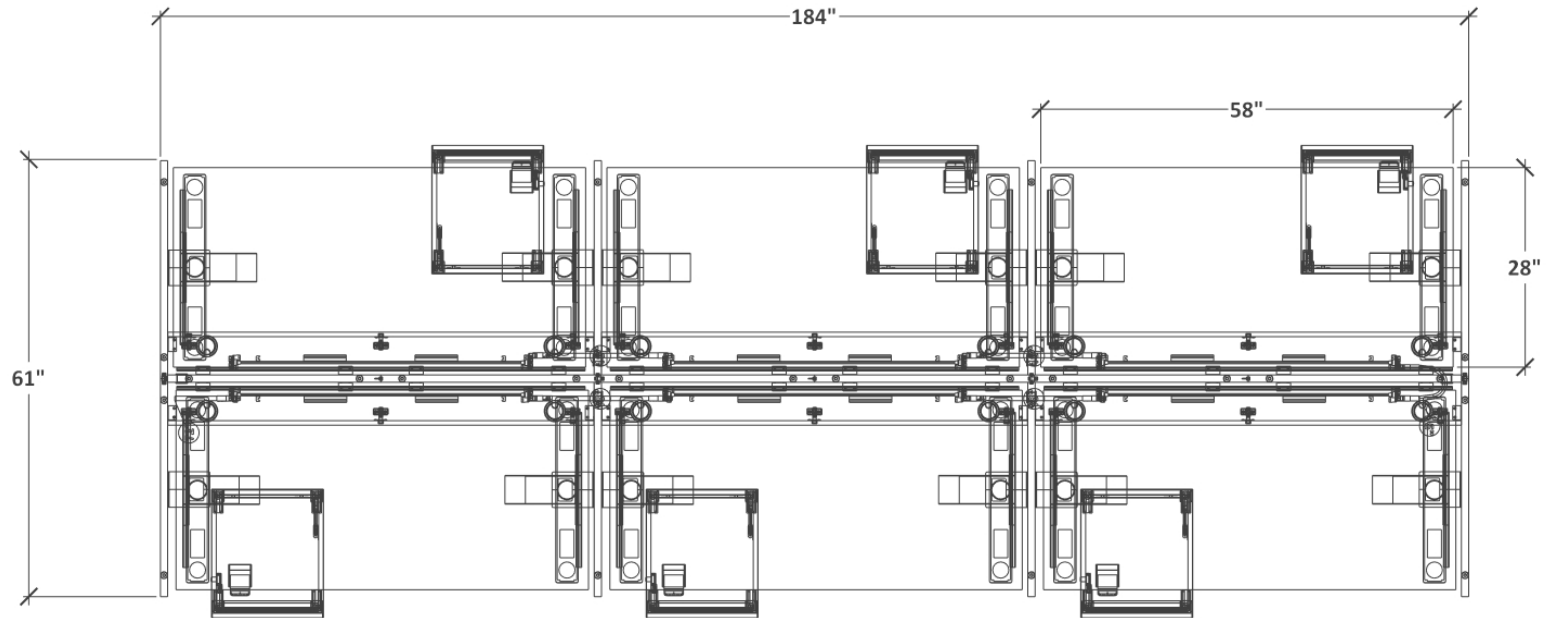

QUOTE REFERENCE
565633-1

TAG:
MOS+ Website - Typical 3 (Benching)

PRODUCT:
MOS+

CSR:
Sheena Koe

REVIEW NOTES: